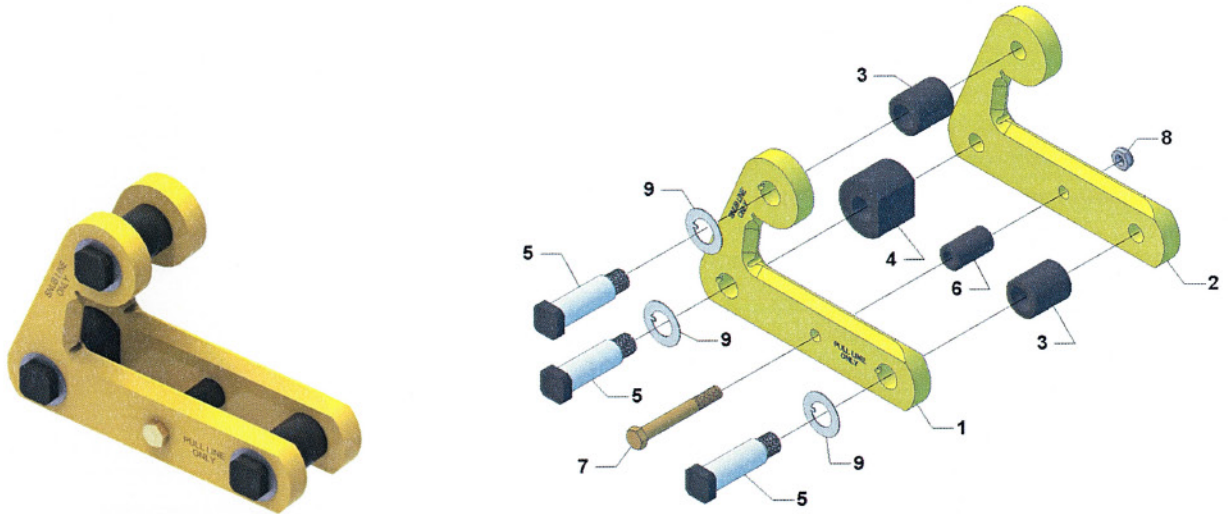

TONG LINE BLOCKS

	DESCRIPTION	WT.
24529-TLB	TONG LINE BLOCK	42.00

REPLACEMENT PARTS FOR THE RMET TONG LINE BLOCK

ITEM	DESCRIPTION	QTY	WT.
24529-TLB-1	1 TOP PLATE FOR TONG LINE BLOCK	1	15.10
24529-TLB-2	2 BOTTOM PLATE FOR TONG LINK BLOCK	1	15.10
24529-TLB-3	3 LINE BUSHING FOR TONG LINE BLOCK	2	1.10
24529-TLB-4	4 LEVER BUSHING FOR TONG LINE BLOCK	1	3.18
24529-TLB-5	5 PIN FOR TONG LINE BLOCK	3	1.62
24529-TLB-6	6 LOCATING BUSHING FOR TONG LINE BLOCK	1	.50
24529-TLB-7	7 BOLT FOR TONG LINE BLOCK	1	.48
24529-TLB-8	8 NUT FOR TONG LINE BLOCK	1	.05
24529-TLB-9	9 WASHER FOR TONG LINE BLOCK	3	.03

TYPE "B" TONG LINE BLOCK

ITEM	DESCRIPTION	QTY	WT.
9574-TLB	A TYPE "B" TONG LINE BLOCK ASSEMBLY		28.50
9574-TLB-01	B TYPE "B" TONG LINE BLOCK ASSEMBLY FOR USE WITH SHEAVE		20.75