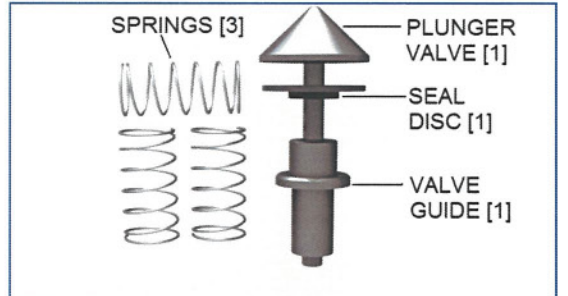

METAL REPAIR KIT F